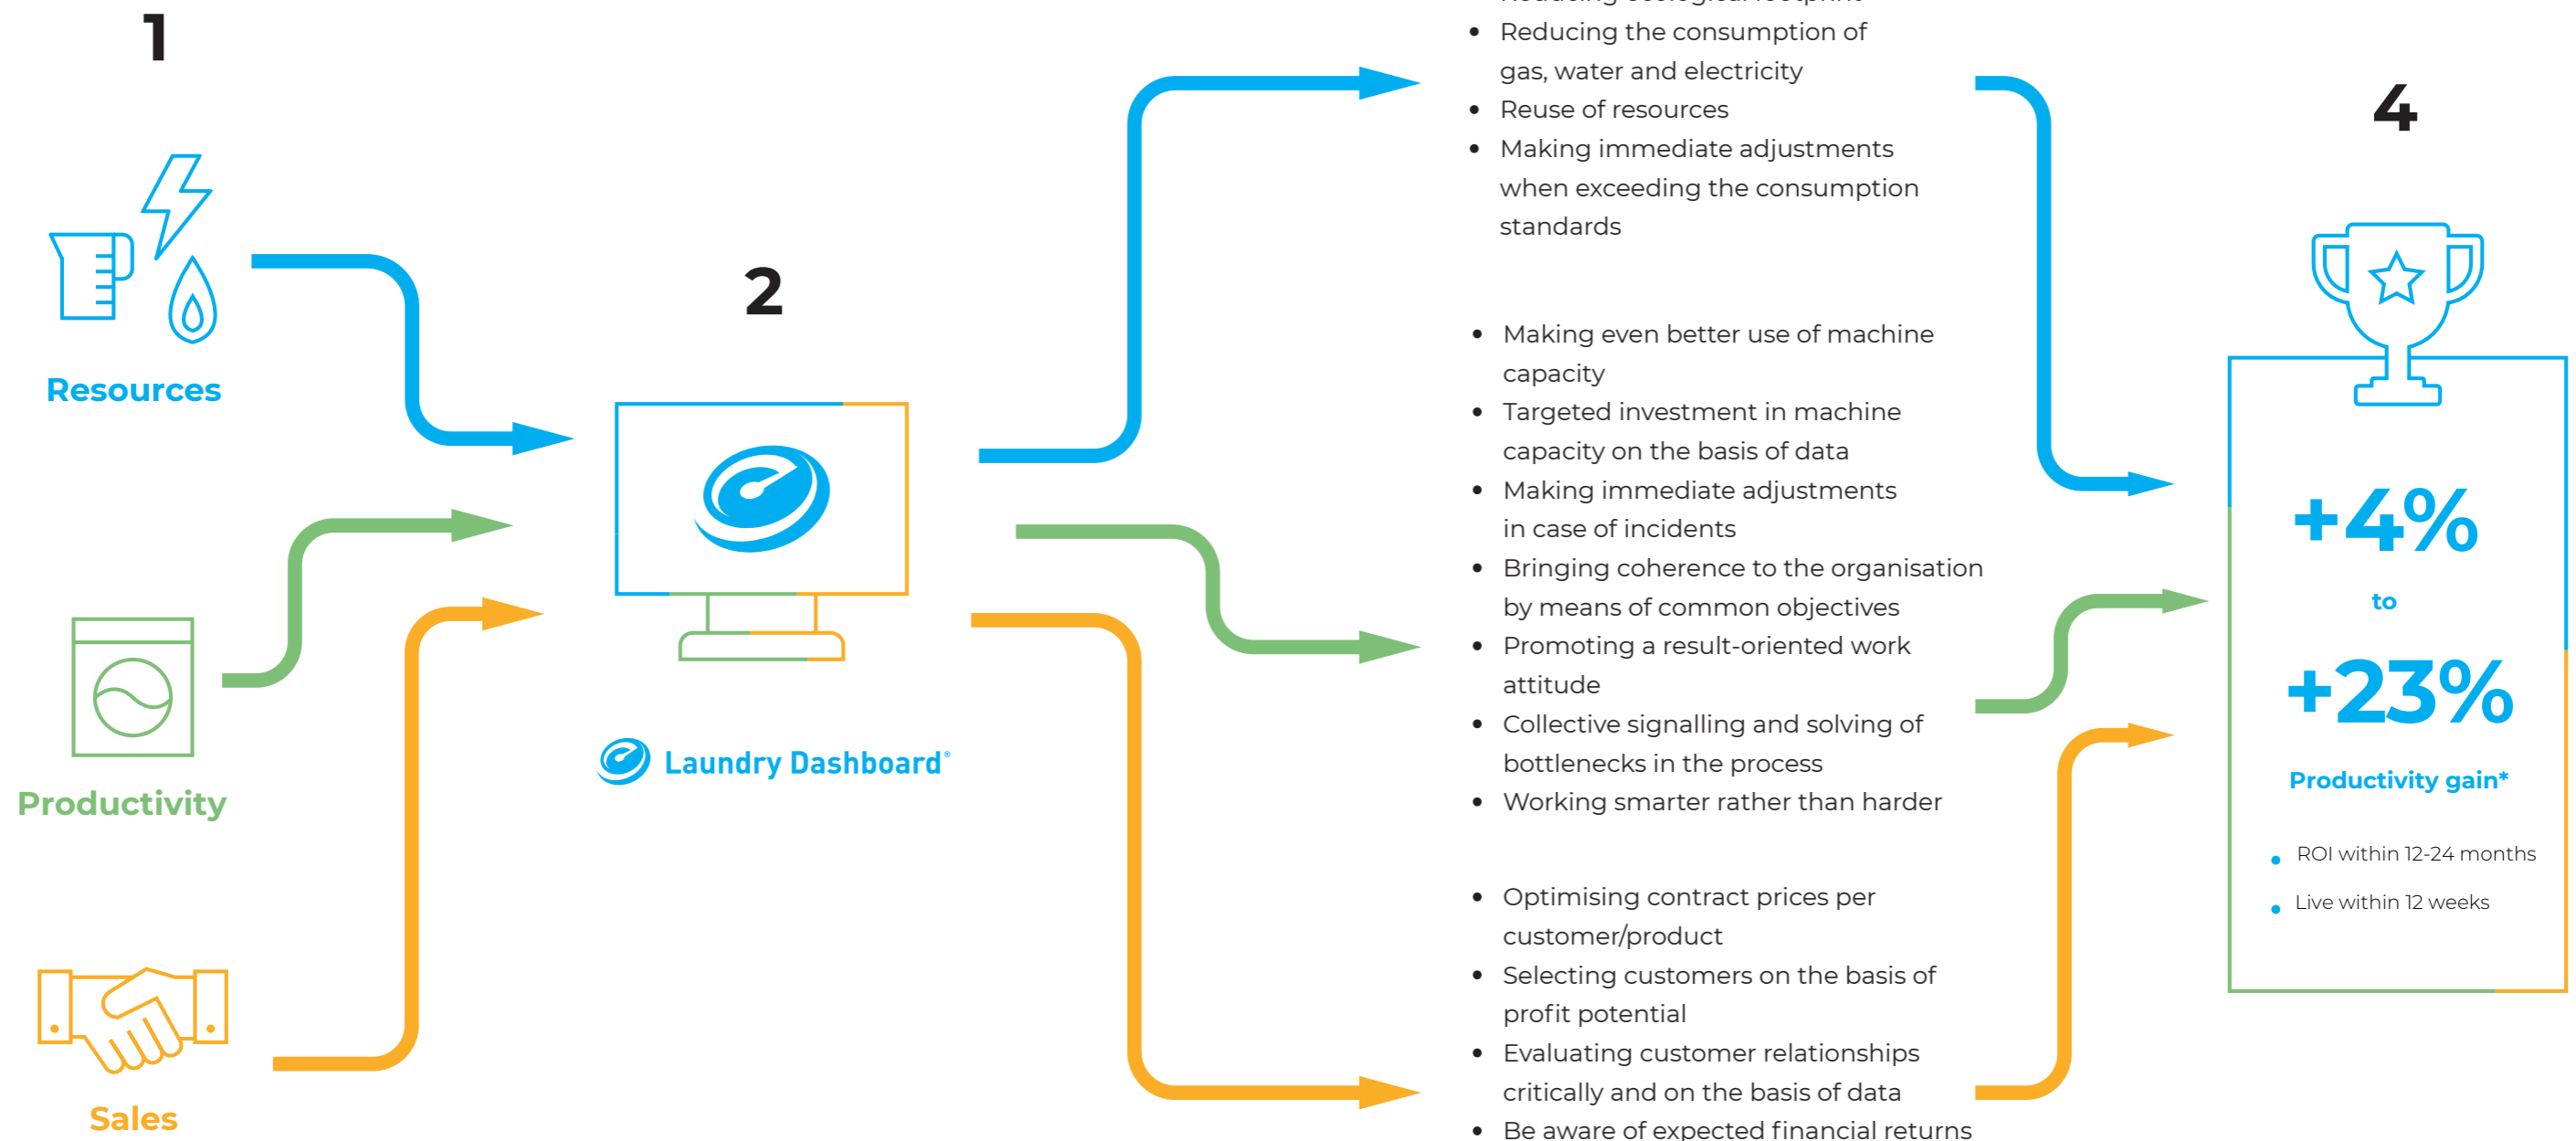

From concealed profits to real profits

Once you can utilise the information provided by Laundry Dashboard, a number of optimisations become obvious. All those optimisations will generate at least 4 percent productivity gain. Practice shows that most laundries make significantly higher profits. That is the revelation of hidden potential: only once you see it, you realise what you didn't see.

“Small improvements ensure great profits”